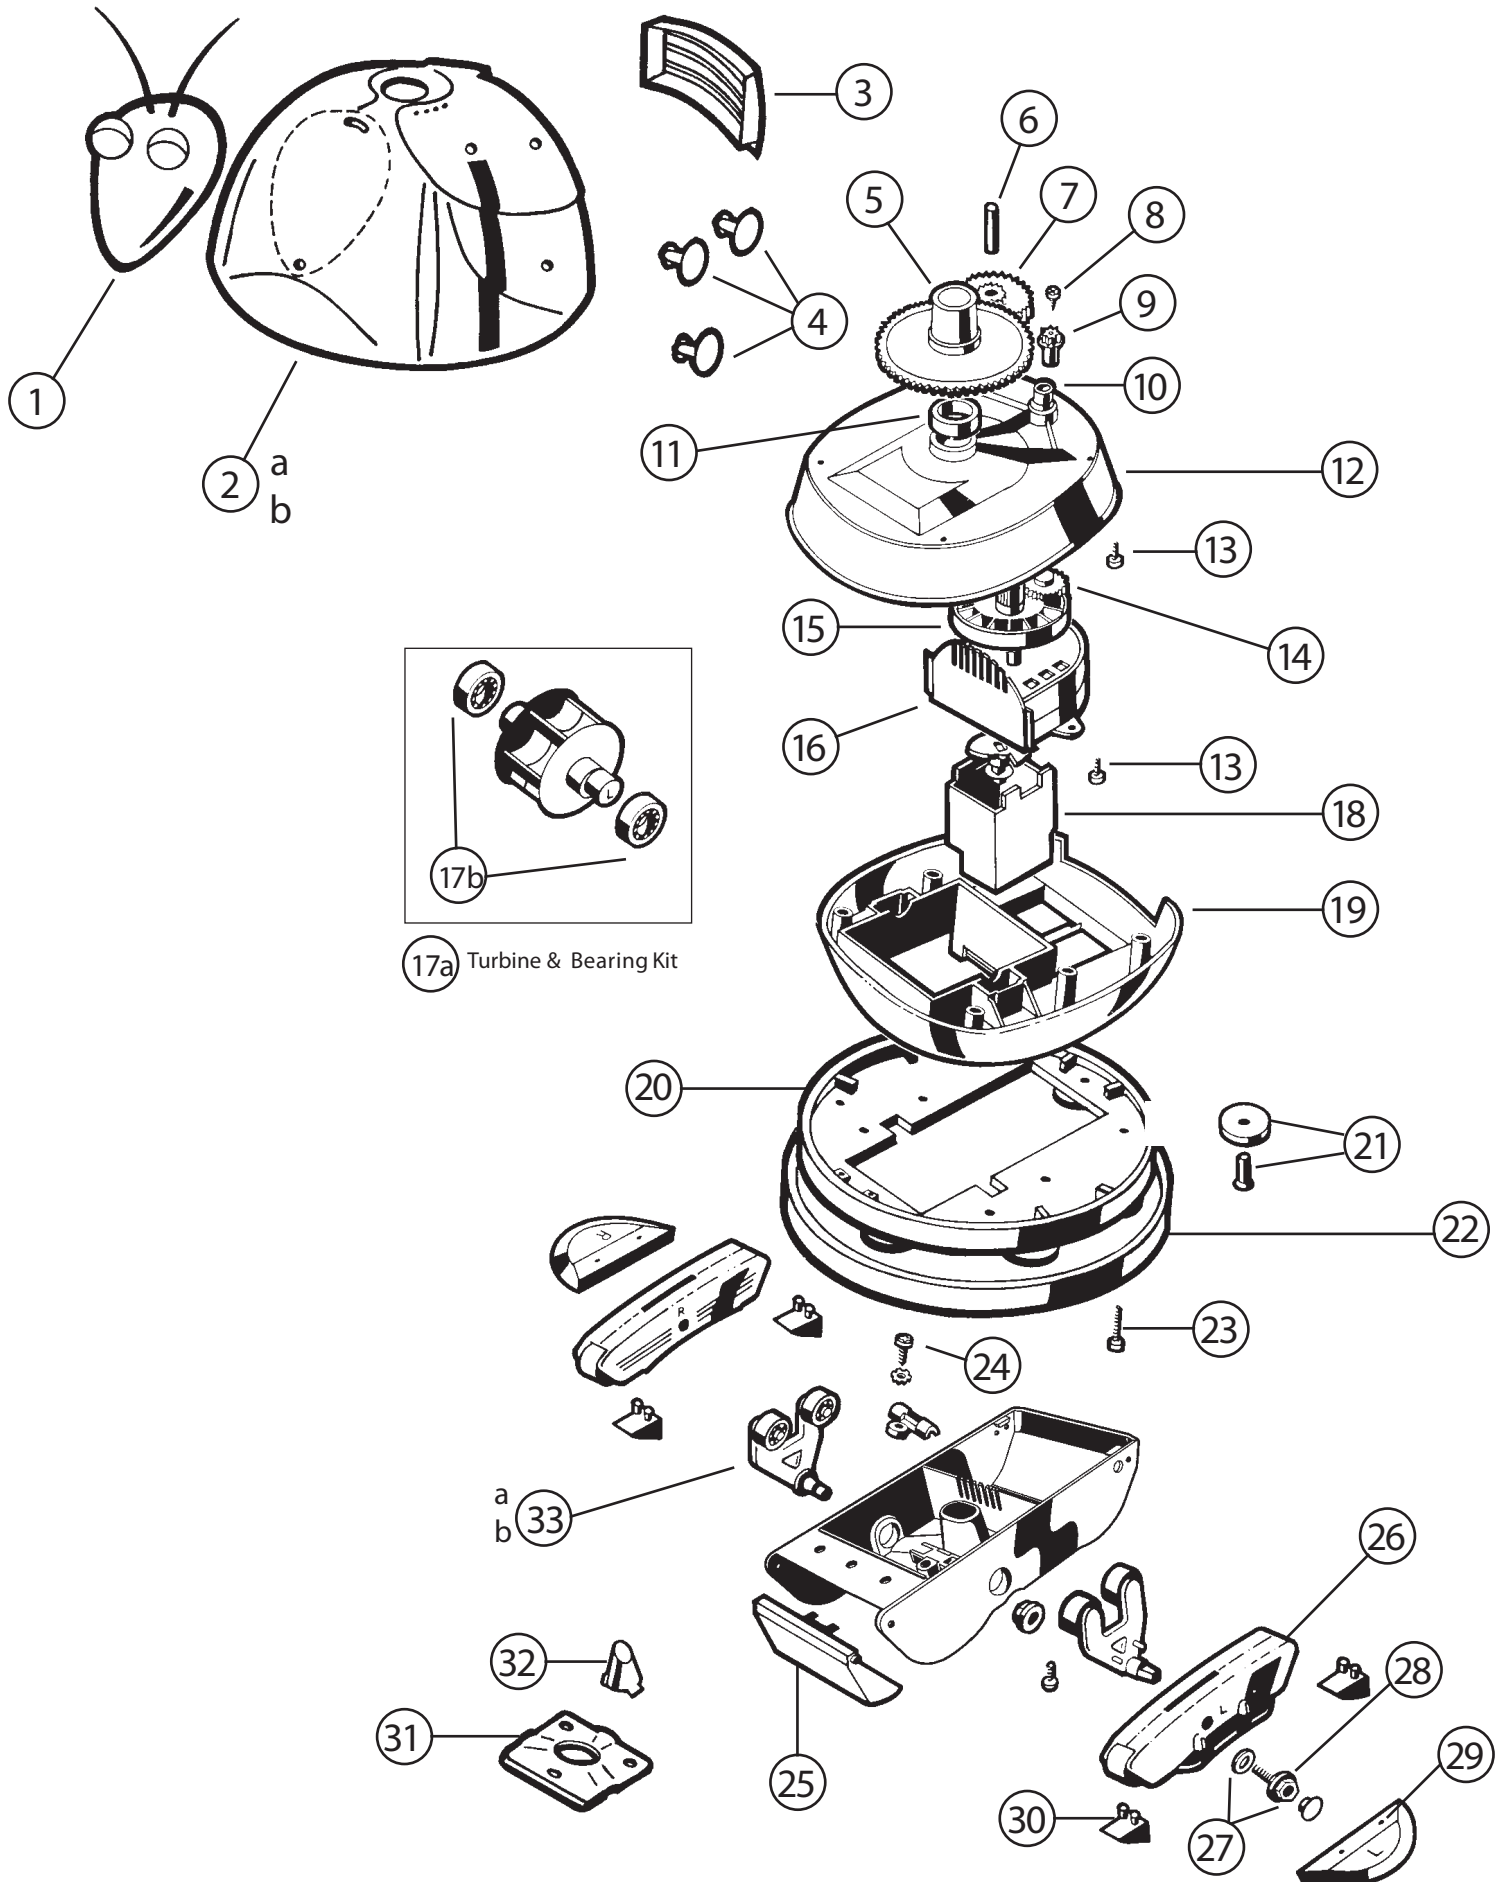

# Aquacritter

## DIAGRAM

### Parts Diagram

# Aquacritter

Ref No.	Part No.	Description
1	20-AXV464	Head Assembly, includes Head, Eyes, & Antennae
2a	20-AXV457OR	Shell, Orange
2b	20-AXV457YL	Shell, Yellow
3	20-AXV513BK	Aquabug Screen, Black
4	20-AXV443	Aquabug Spots, 4 lg. & 2 sm.
5	20-AXV070	Cone Gear
-	20-AXV079VP	Spindle Gear Assembly
INCLUDES THE FOLLOWING		
	6	20-AXV309 Intermediate Gear Shaft
	7	20-AXV301 Intermediate Gear
	8	20-AXV068 Spindle Gear Screw
	9	20-AXV303 Spindle Gear
	10	20-AXV066A Spindle Gear Bushing
	14	20-AXV064A Medium Turbine Drive Gear
	15	20-AXV062C Medium Turbine
	16	20-AXV009 Medium Turbine Case w/Axle
11	20-AXV306	Cone Gear Bushing
12	20-AXV060	WH Upper Middle Body
13	20-AXV065P	Lower/Upper Body Screw (6 pack)
17a	20-AXV602P	Turbine & Bearings Kit - Suit AXV601P A-Frames only
17b	20-AXV055P	Turbine Bearings Kit
18	20-AXV518P	Gear Box
19	20-AXV050CWH	Lower Middle Body
20	20-AXV525	Base Plate Assembly
21	20-AXV551P	Wheel Kit (6 wheels, axles)
22	20-AXV458	Aquabug Ring
23	20-AXV057P	Middle Body Screw (6 pack)
24	20-AXV313	Lower Body Screw
25	20-AXV442	Flap Kit, light grey (2 flaps, front & rear)
26	20-AXV417WHP	Pod Kit
27	20-AXV015P P	Pod Screw Kit (2 hex head screws & 2 washers)
28	20-AXV016P	Pod Plug (6 pack)
29	20-AXV552WHP	Wing Kit, white
30a	20-AXV014SP	Slotted Santorpene Shoes - Vinyl / Fibreglass (4 pack)
30b	20-AXV413P	Cork Shoes - Vinyl / Fibreglass (4 pack )
30c	20-AXV414P	Clear Shoes - Concrete ( 4 Pack )
31	20-AXV304A	Bottom Plate
32	20-AXV512A	Nozzle
33a	20-AXV621D	A-Frame Kit
33b	20-AXV621DAT	A-Frame, Turbine & Bearing Kit